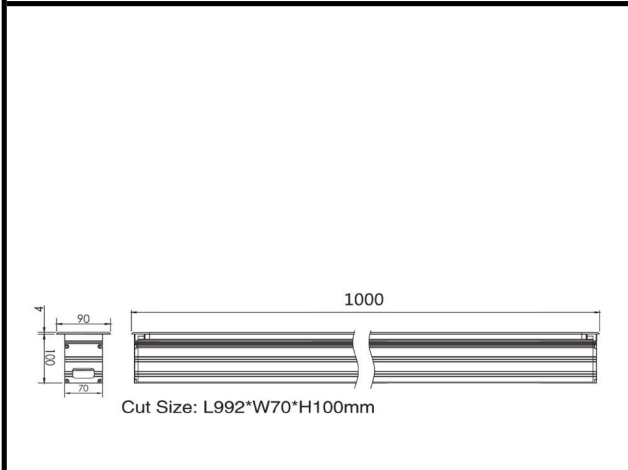

Sovitron Interior Pvt.Ltd.

<b>Model Name</b>	UNITY-2307 / DL-OSL-2307A-6(0.3M)
<b>Description</b>	linear Inground light

Technical description	Image
-----------------------	-------

<b>Dimension</b>	L=1000mm Cutout W=70mm With trim W=90mm H=100mm
<b>Frame</b>	Aluminum
<b>Color Tempertaure</b>	3000K
<b>Power</b>	7W
<b>Total Luminous Flux</b>	455 lm
<b>Efficacy</b>	65 lm/W
<b>IP rating</b>	67
<b>Color Rendering</b>	≥80
<b>Mounting</b>	Buried
<b>Beam angle</b>	5, 12.5, 20, 30, 45, 60, 15X30, 10X60 Degree
<b>Optics</b>	Tempered glass
<b>Dimming</b>	NON-Dimmable
<b>Operating Voltage</b>	220-240 VAC
<b>Standard Lifetime</b>	L70 minimum at 50,000 burning hours

**Dimension diagram**

**Remarks:-**